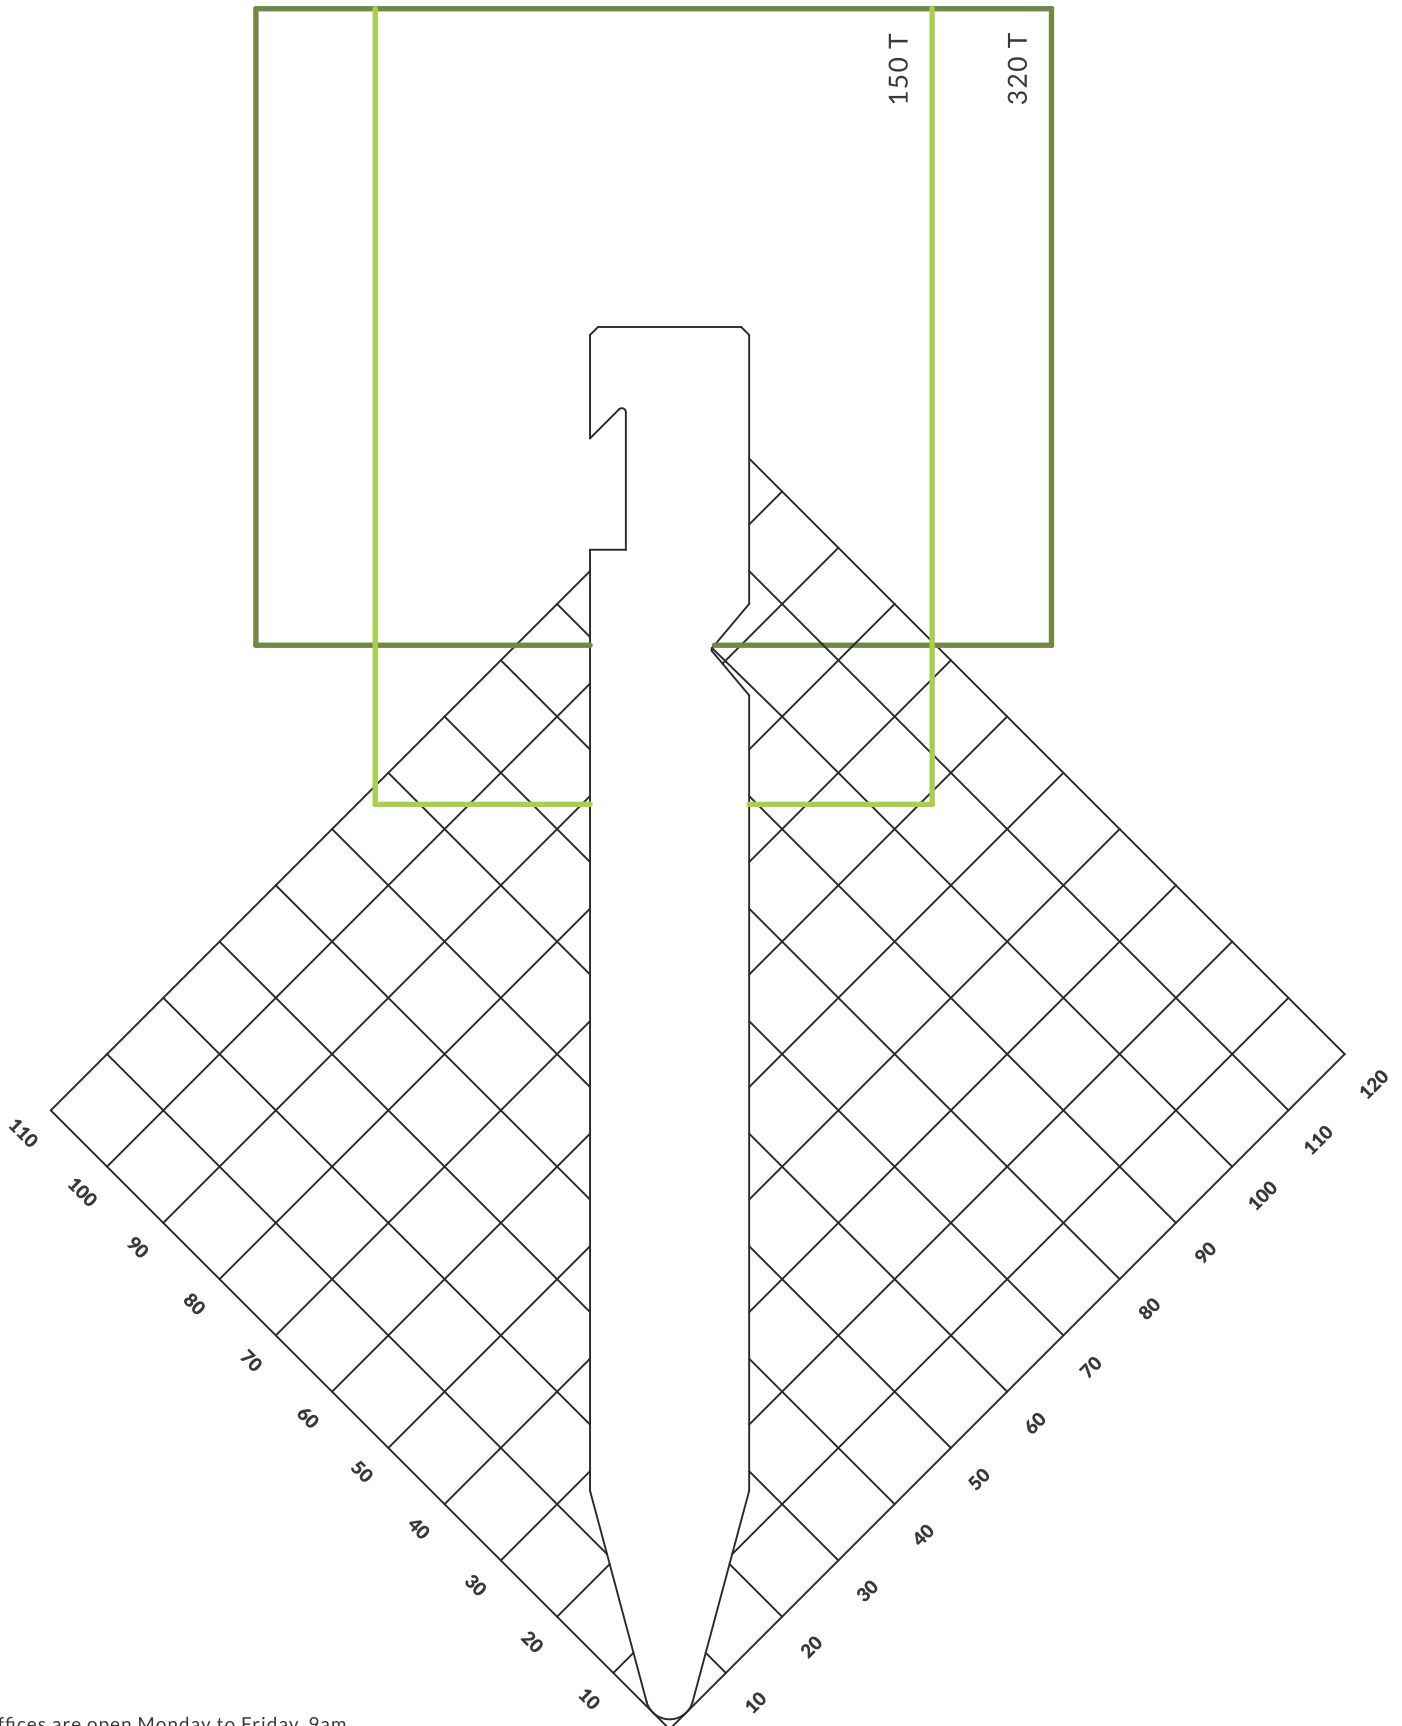

WRIGHTFORM

Punch 3: Max 1500 kN/m

Our offices are open Monday to Friday, 9am till 6pm, contact us via phone or email using the following:

Phone: **01379 872 822**

Email: info@wrightform.com