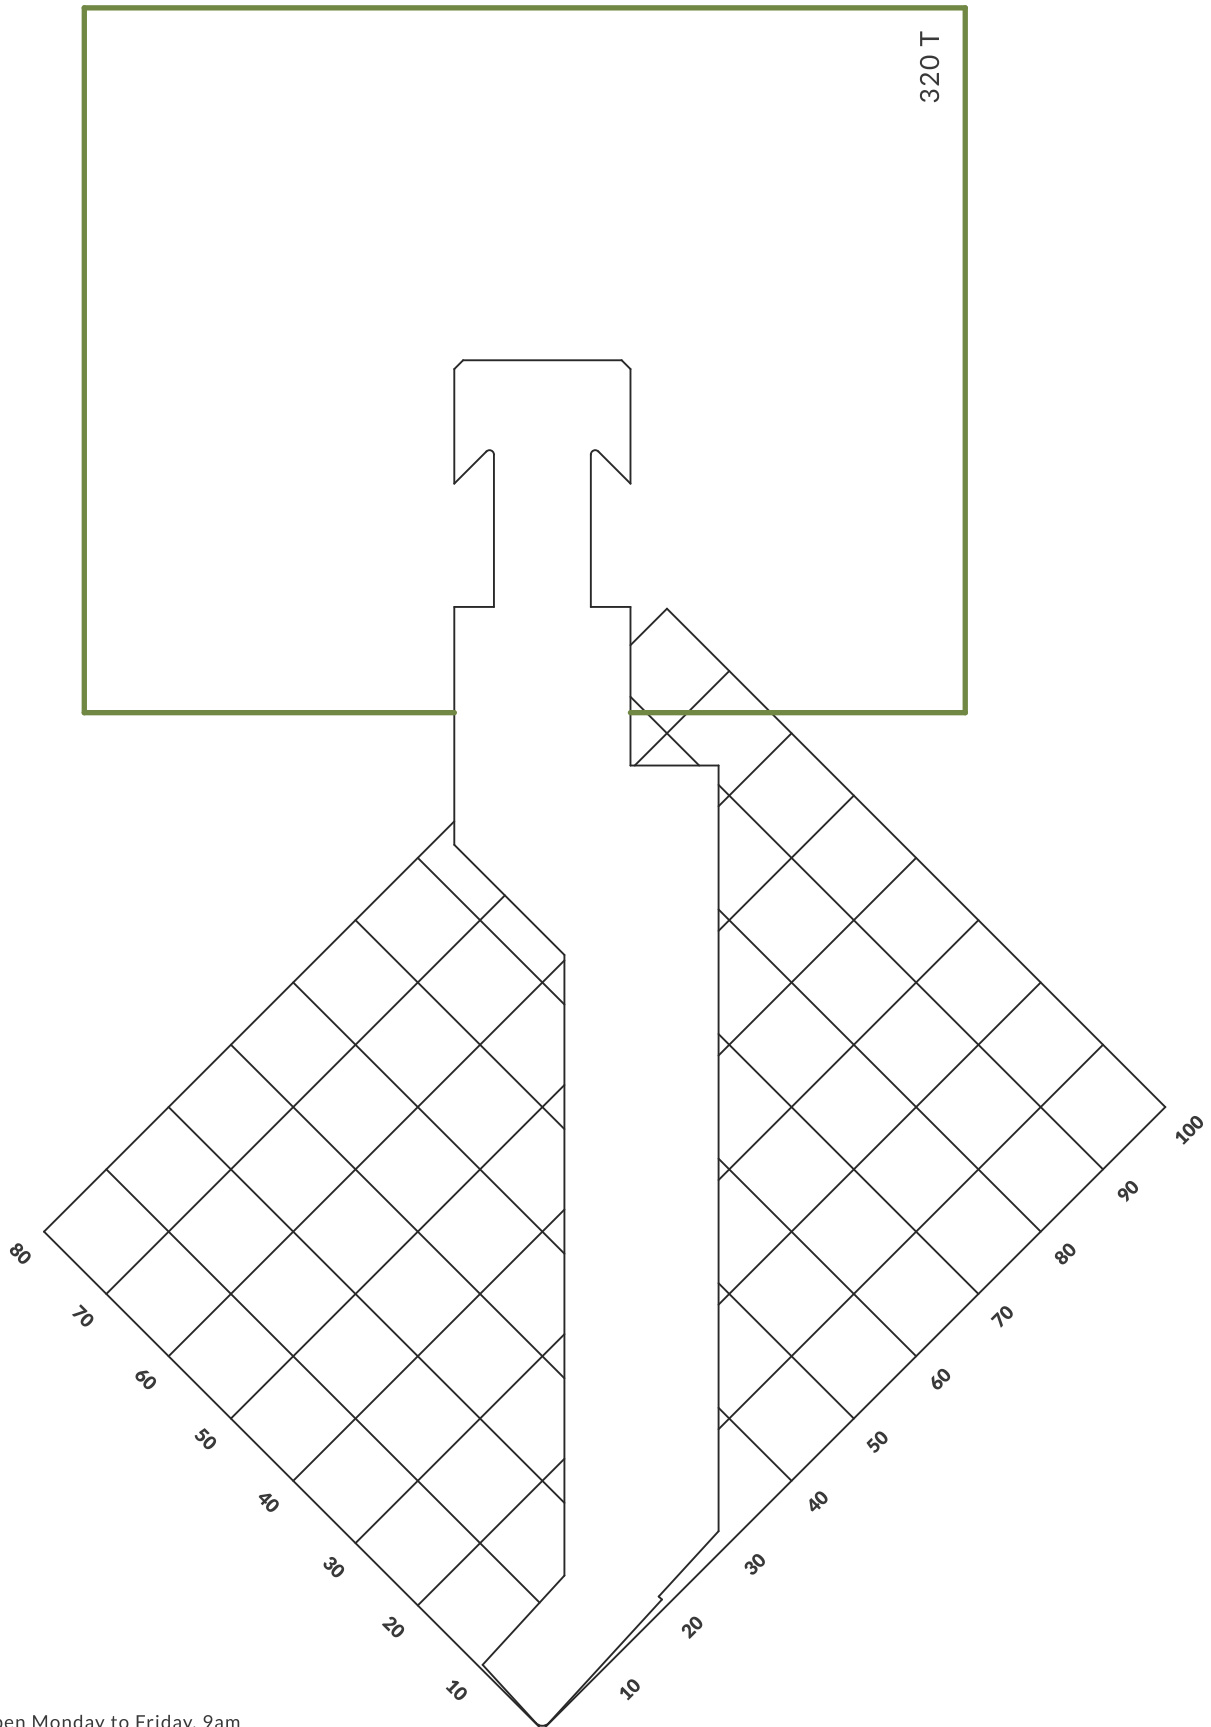

# WRIGHTFORM

Punch 6: Max 1300 kN/m

Our offices are open Monday to Friday, 9am till 6pm, contact us via phone or email using the following:

Phone: **01379 872 822**

Email: [info@wrightform.com](mailto:info@wrightform.com)