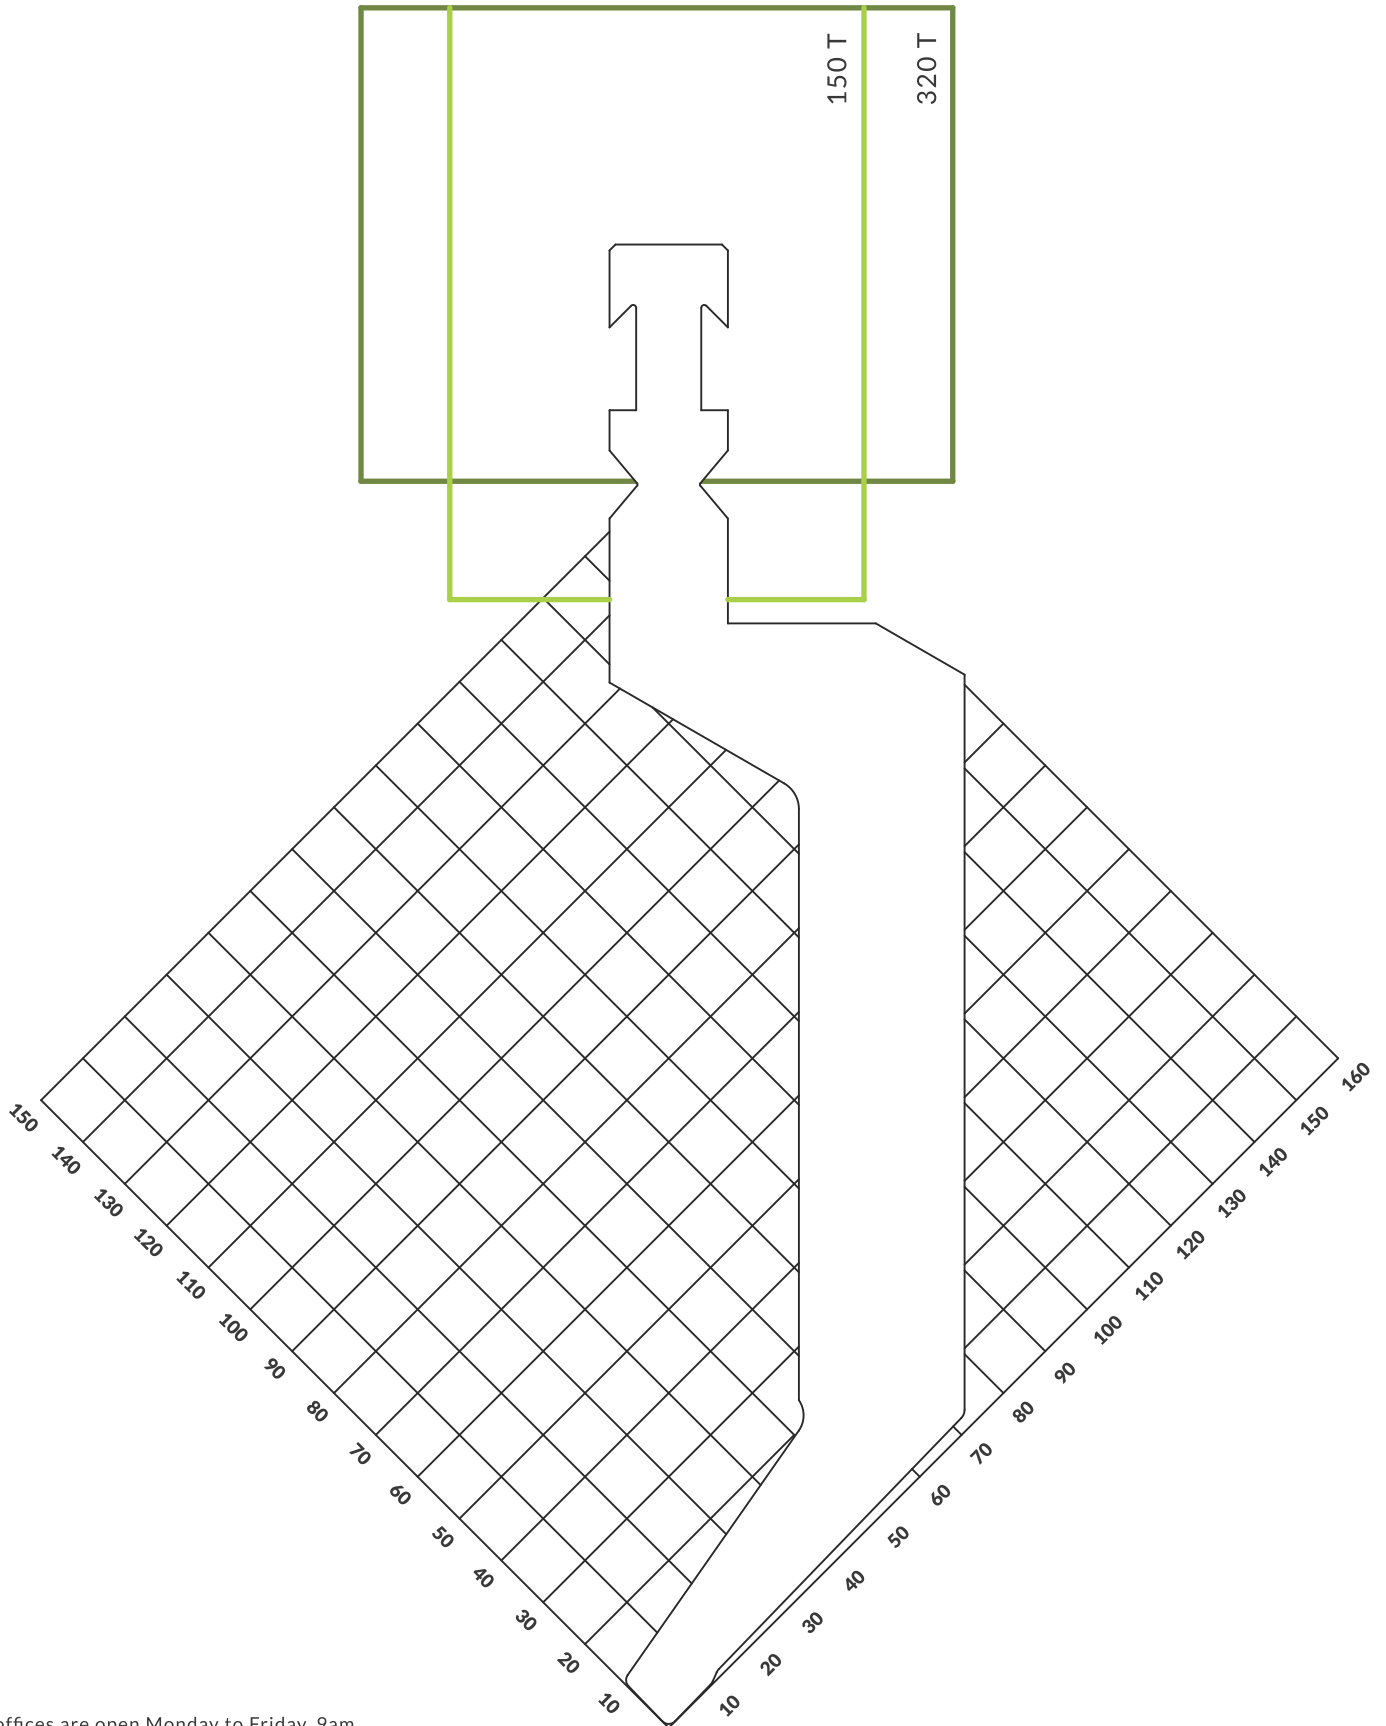

WRIGHTFORM

Punch 5: Max 600 kN/m

Our offices are open Monday to Friday, 9am till 6pm, contact us via phone or email using the following:

Phone: **01379 872 822**

Email: info@wrightform.com