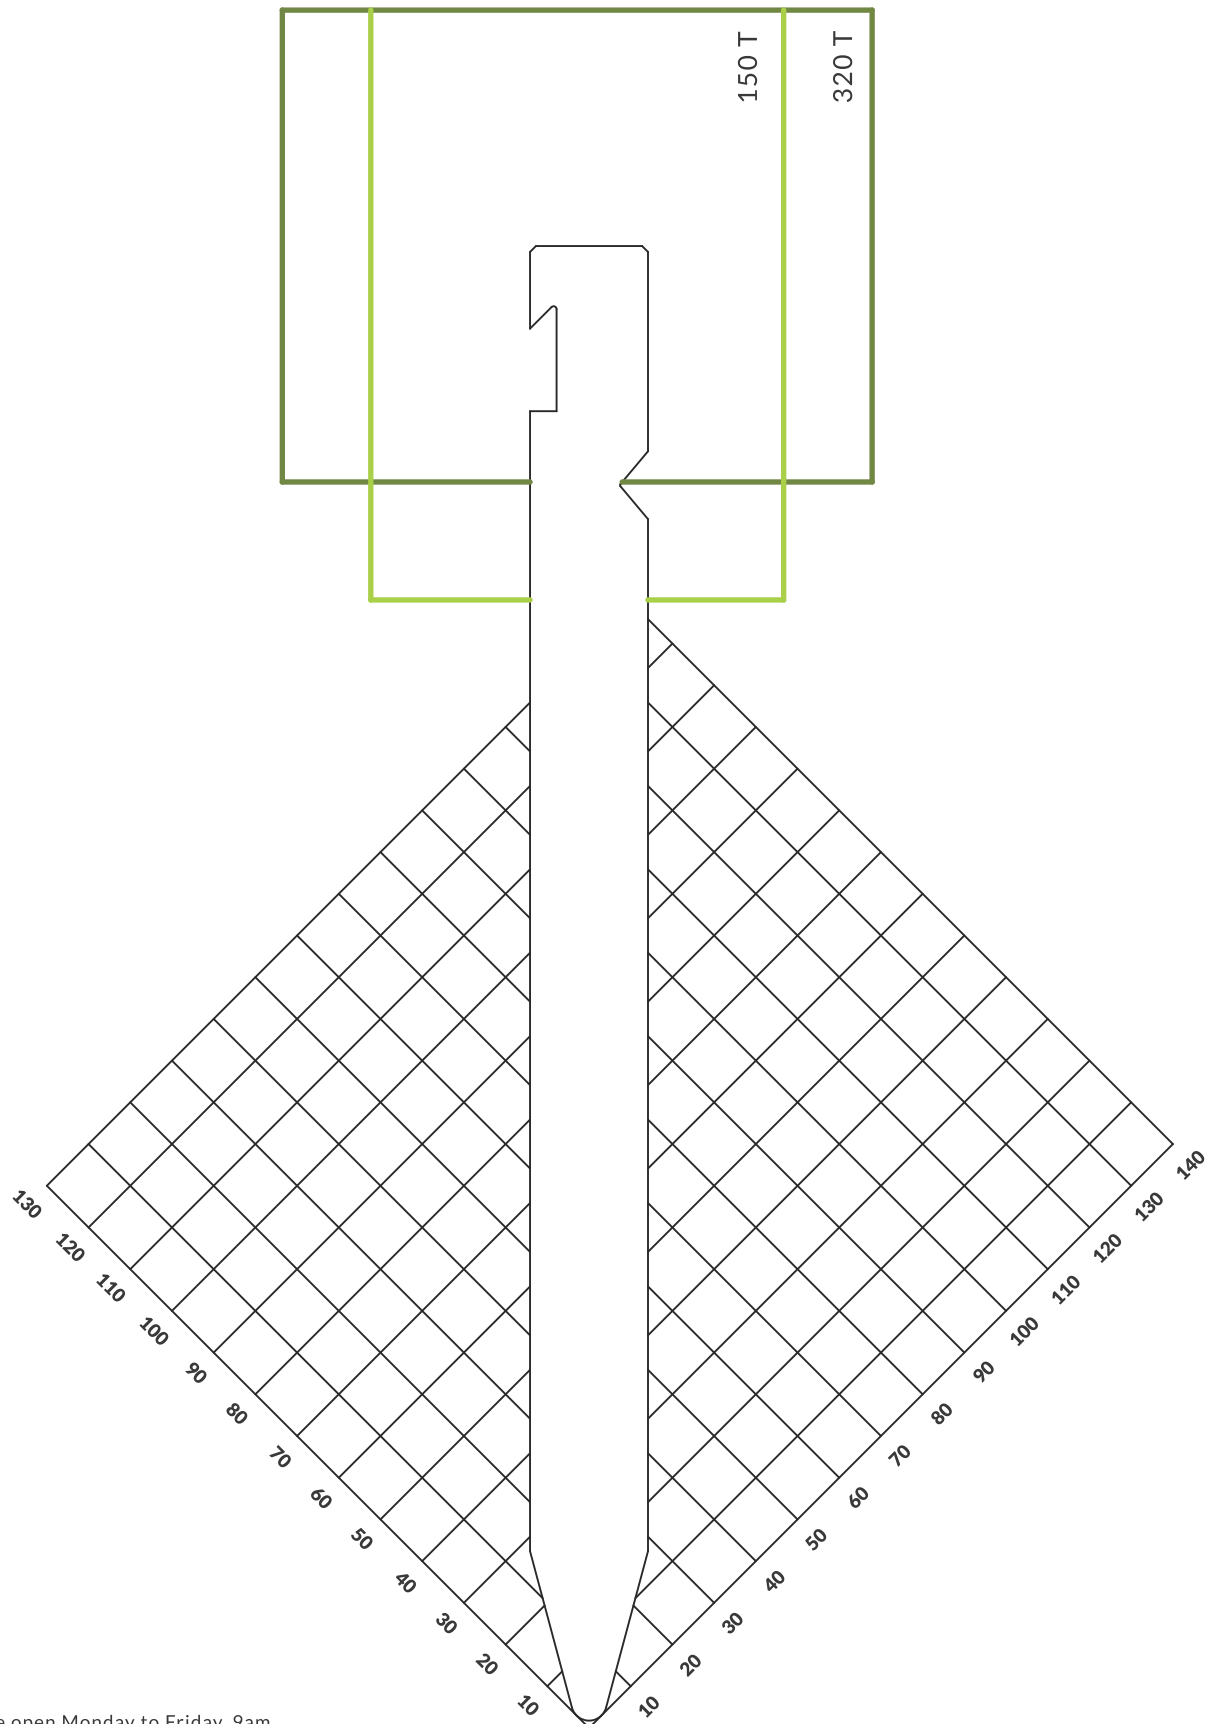

WRIGHTFORM

Punch 4: Max 1400 kN/m

Our offices are open Monday to Friday, 9am till 6pm, contact us via phone or email using the following:

Phone: **01379 872 822**

Email: info@wrightform.com