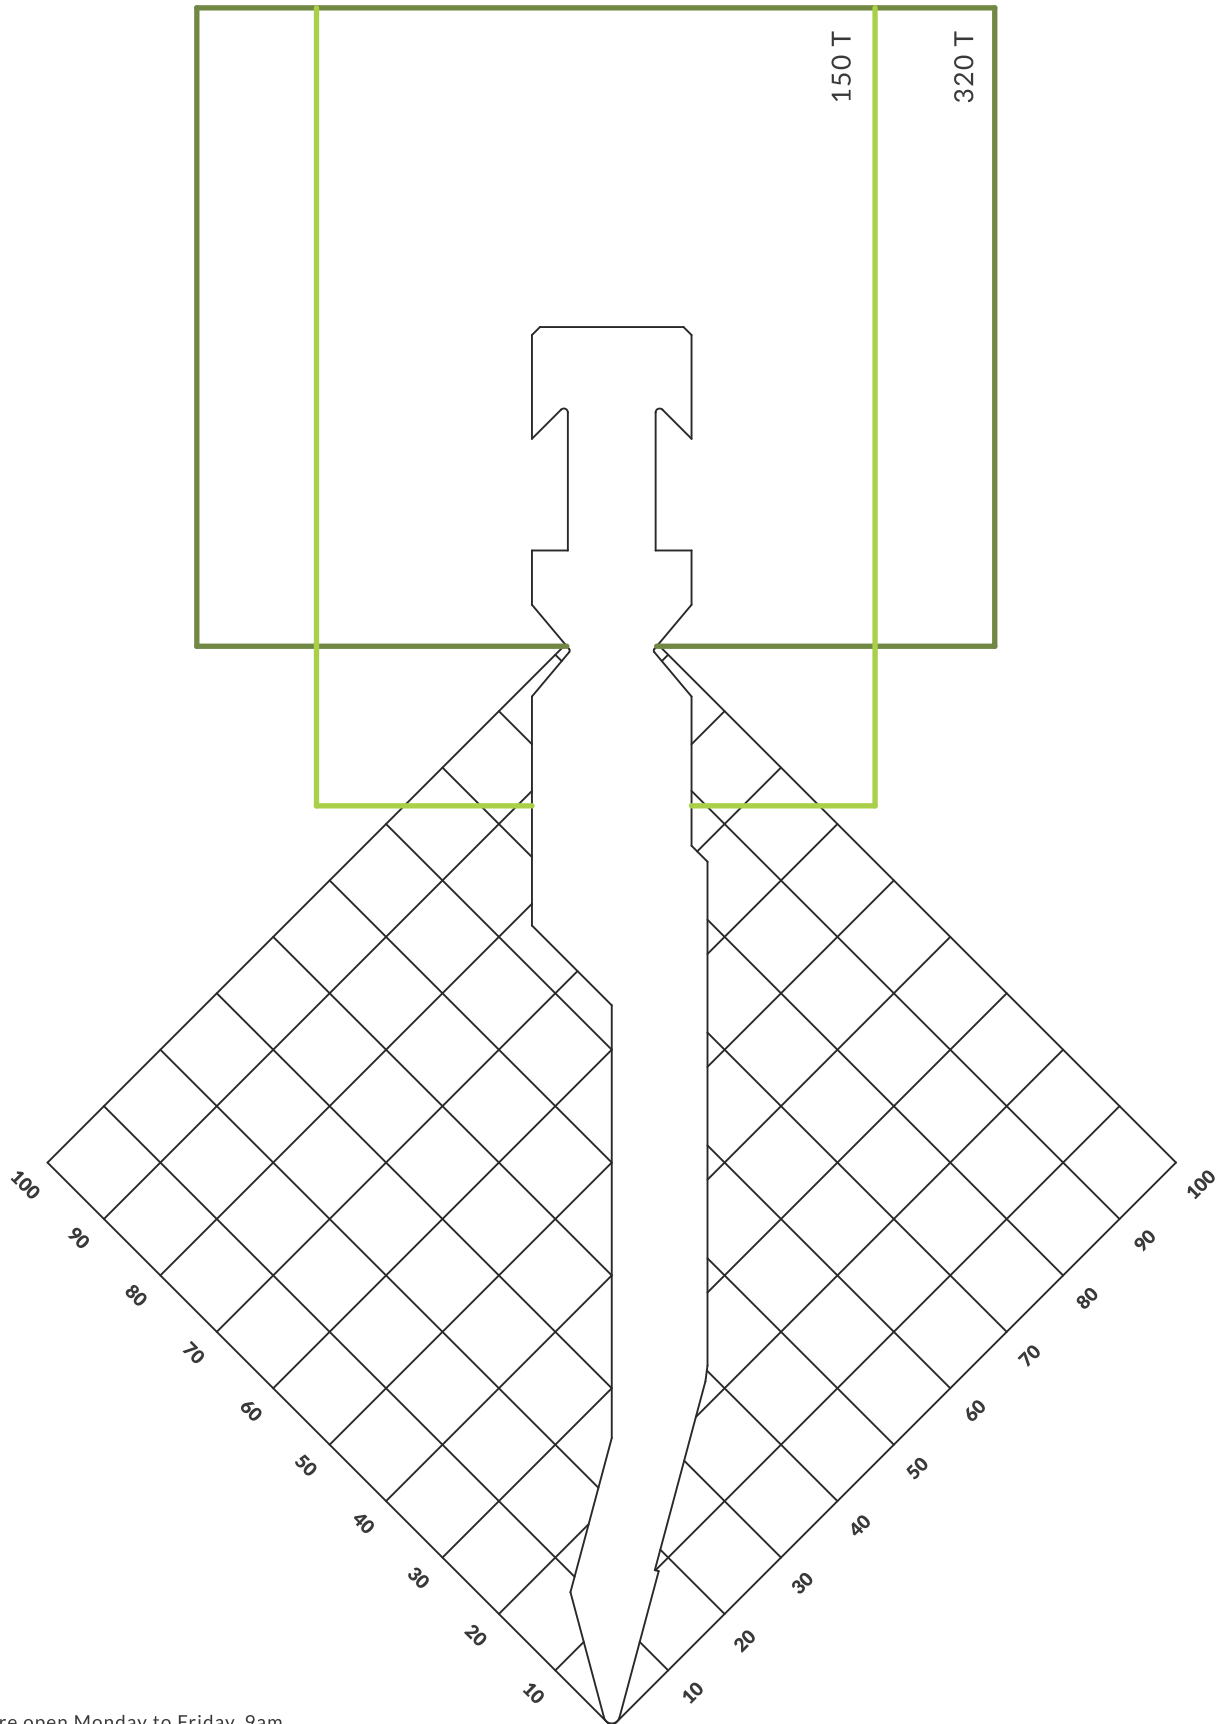

WRIGHTFORM

Punch 5: Max 1000 kN/m

Our offices are open Monday to Friday, 9am till 6pm, contact us via phone or email using the following:

Phone: **01379 872 822**

Email: info@wrightform.com