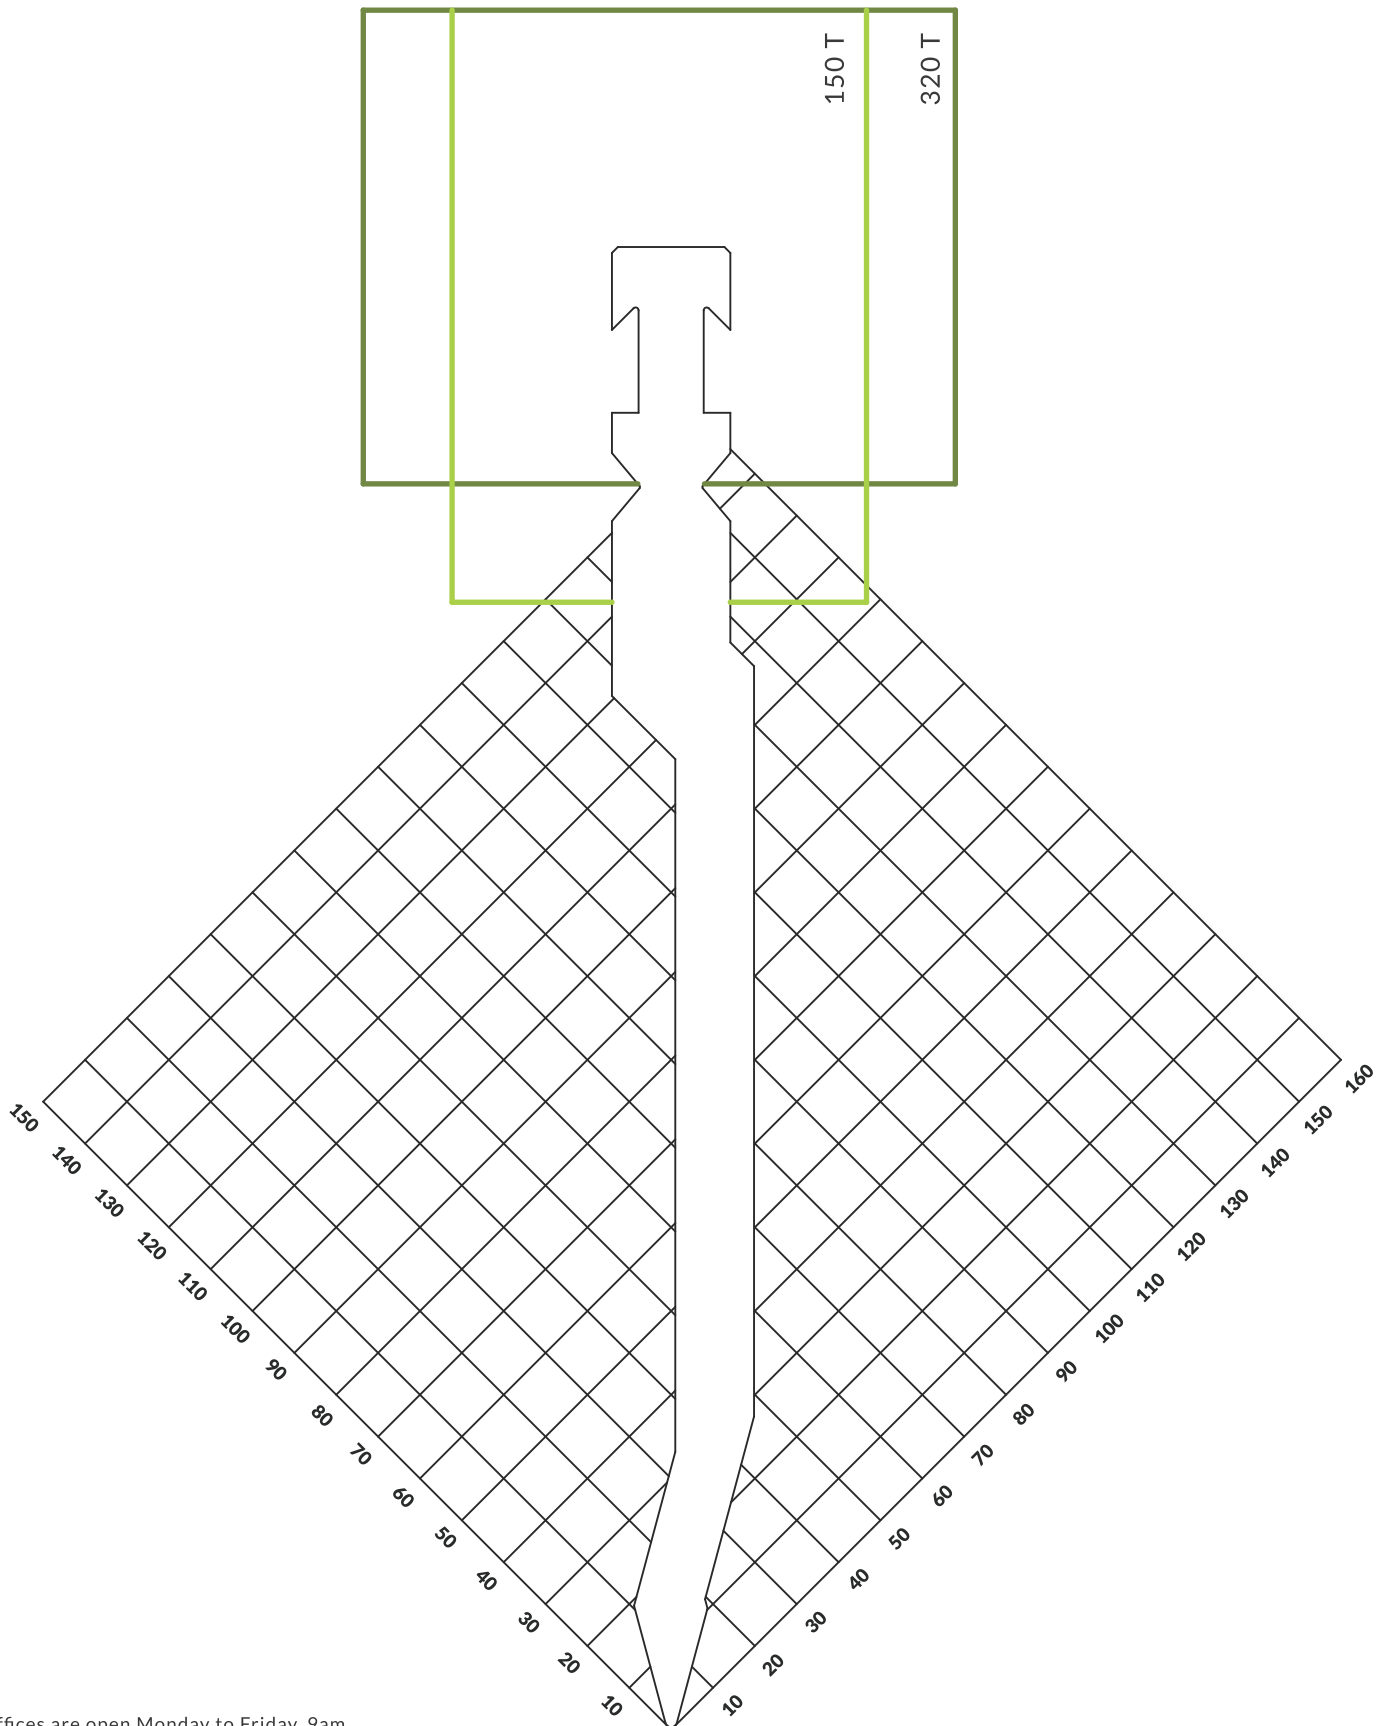

# WRIGHTFORM

Punch 5H: Max 750 kN/m

Our offices are open Monday to Friday, 9am till 6pm, contact us via phone or email using the following:

Phone: **01379 872 822**

Email: [info@wrightform.com](mailto:info@wrightform.com)